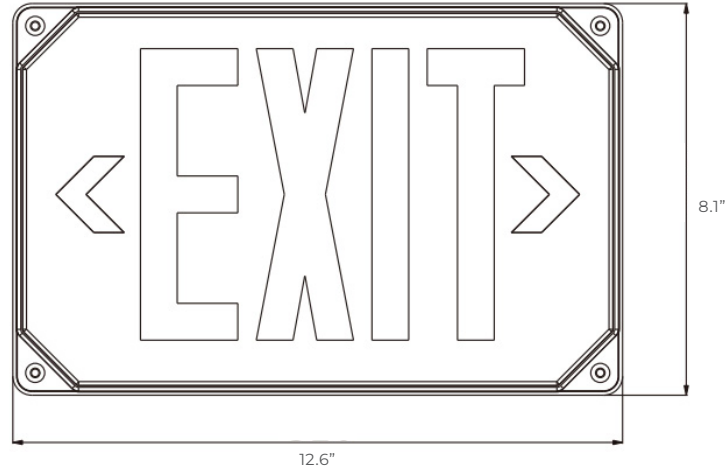

PROJECT DATE

COMMENTS

IN STOCK

WER WET LOCATION EXIT RECTANGLE LED

The WER Series is a wet location rated exit sign that offers single or double, red or green LED face options and available lamp head options. The WER is easy to install and provides a maximum 24-hour full recharge time and a 90-minute backup time.

DIMENSIONS

WER-NLH

WER-2LH