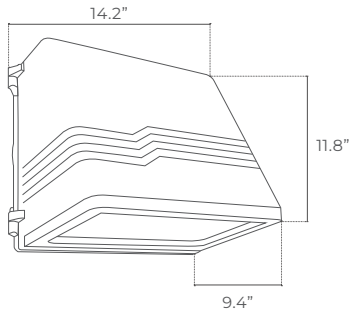

PROJECT DATE

COMMENTS

DISCONTINUED

ENERGY CHART

| SIZE | HEIGHT inches | WIDTH inches | DEPTH inches | DELIVERED LUMENS | WATTAGE | EFFICACY lm/w |
|------|------------------|-----------------|-----------------|---------------------|---------|------------------|
| 14 | 11.8 | 9.4 | 14.2 | 4800 | 40 | 120 |