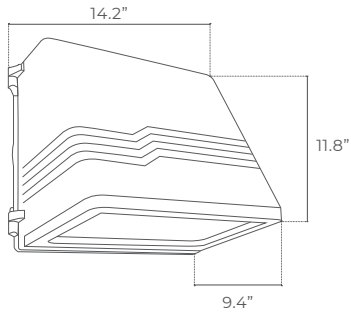

PROJECT _____ DATE _____

COMMENTS _____

ENERGY CHART

SIZE	HEIGHT inches	WIDTH inches	DEPTH inches	DELIVERED LUMENS	WATTAGE	EFFICACY lm/w
14	11.8	9.4	14.2	4800	40	120

WPFC WALL PACK FULL CUTOFF LED

The WPFC Series Wall Pack offers an IP65 wet location rated outdoor LED luminaire with a dusk to dawn sensor.