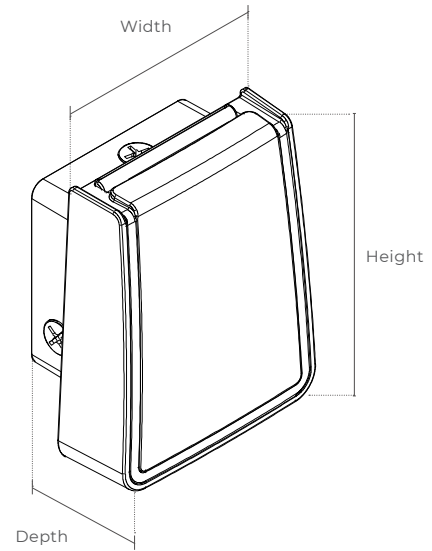

PROJECT _____ DATE _____

COMMENTS _____

ENERGY CHART

SIZE	HEIGHT inches	WIDTH inches	DEPTH inches	DELIVERED LUMENS	WATTAGE	EFFICACY lm/w
10	6.7	5.6	3.2	1088	10	108.8
15	6.7	5.6	3.2	1645	15	109.7
20	6.7	5.6	3.2	2105	20	105.3
30	8.0	6.5	3.2	3048	30	101.6
40	10.2	7.8	5.0	4081	40	102.0
50	10.2	7.8	5.0	4993	50	99.9
80	11.8	9.4	5.0	7801	80	97.5

WPS WALL PACK SLIM LED DUSK-TO-DAWN

The WPS Series Wall Pack offers an IP65 wet location rated outdoor LED luminaire with photocell included.

- Hospitality
- Commercial
- Residential

PHYSICAL

Material	Die-Cast Aluminum Housing
Mounting	Wall Mount
Reflector	Zero-Uplight Forward Throw Reflector
Finish	Powder Coated: Black, Bronze, White
CCT	4000K
CRI	70+
Beam Angle	120°

FAMILY	WATTAGE	FINISH
WPS		
	10 10W	BK Black
	15 15W	BZ Bronze
	20 20W	WH White
	30 30W	
	40 40W	
	50 50W	
	80 80W	

DIMENSIONS

Front

45° Angle

Side

Bottom