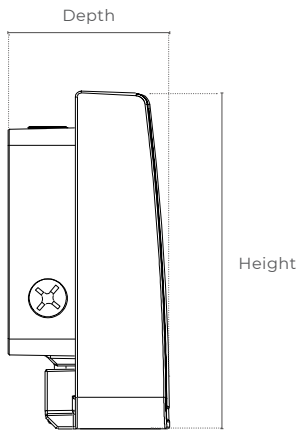

PROJECT _____ DATE _____

COMMENTS _____

ENERGY CHART

SIZE	HEIGHT inches	WIDTH inches	DEPTH inches	DELIVERED LUMENS	WATTAGE	EFFICACY lm/w
10	6.7	5.6	3.2	1088	10	108.8
15	6.7	5.6	3.2	1645	15	109.7
20	6.7	5.6	3.2	2105	20	105.3
30	8.0	6.5	3.2	3048	30	101.6
40	10.2	7.8	5.0	4081	40	102.0
50	10.2	7.8	5.0	4993	50	99.9
80	11.8	9.4	5.0	7801	80	97.5

FAMILY	WATTAGE	FINISH
WPS		
	10 10W	BK Black
	15 15W	BZ Bronze
	20 20W	WH White
	30 30W	
	40 40W	
	50 50W	
	80 80W	

DIMENSIONS

Front

45° Angle

Side

Bottom