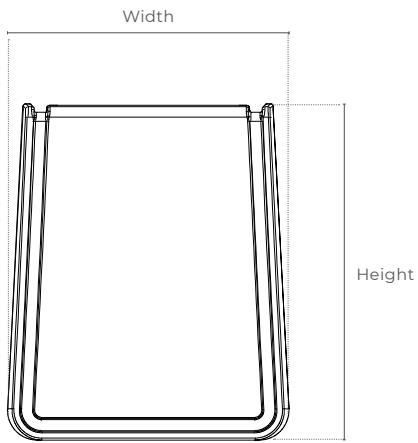

PROJECT _____ DATE _____

COMMENTS _____

ENERGY CHART

SIZE	HEIGHT inches	WIDTH inches	DEPTH inches	DELIVERED LUMENS	WATTAGE	EFFICACY lm/w
10	6.7	5.6	3.2	1088	10	108.8
15	6.7	5.6	3.2	1645	15	109.7
20	6.7	5.6	3.2	2105	20	105.3
30	8.0	6.5	3.2	3048	30	101.6
40	10.2	7.8	5.0	4081	40	102.0
50	10.2	7.8	5.0	4993	50	99.9
80	11.8	9.4	5.0	7801	80	97.5

FAMILY	WATTAGE	FINISH
WPS		
	10 10W	BK Black
	15 15W	BZ Bronze
	20 20W	WH White
	30 30W	
	40 40W	
	50 50W	
	80 80W	

DIMENSIONS

Front

45° Angle

Side

Bottom