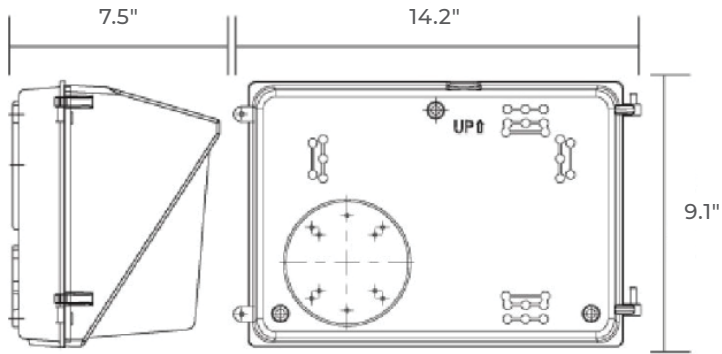

ELECTRICAL

Wattage	40W, 60W, 80W, 100W, 120W
Voltage	120-277V, 347-480V

ENERGY CHART

SIZE	HEIGHT inches	LENGTH inches	DEPTH inches	DELIVERED LUMENS	WATTAGE	EFFICACY lm/w
1	9.1	14.2	7.5	4800	40	120
	9.1	14.2	7.5	7200	60	120
	9.1	14.2	7.5	9600	80	120
	9.1	14.2	7.5	12000	100	120
	9.1	14.2	7.5	14400	120	120

DIMENSIONS

SIZE 1

SIZE 2