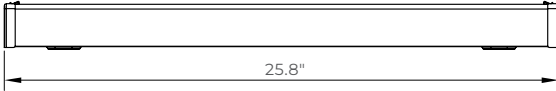

ENERGY CHART

SIZE	LENGTH feet	DELIVERED LUMENS	WATTAGE	EFFICACY lm/w
2	2	2875	25	115
4	4	4600	40	115

ELECTRICAL

Wattage	25W, 40W
Voltage	120-277V
Dimmable	0-10V

ORDERING LOGIC

EX: WRP-2-35

FAMILY	SIZE	CCT	OPTIONS
WRP			
	2 2'	35 3500K	OS Occupancy Sensor
	4 4'	40 4000K	EM Emergency Backup: 90-Min.
		50 5000K	
		FS Field Selectable <small>3500K / 4000K / 5000K</small>	

DIMENSIONS

2'

4'