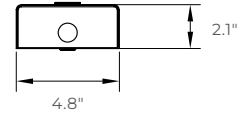

ENERGY CHART

SIZE	LENGTH feet	DELIVERED LUMENS	WATTAGE	EFFICACY lm/w
2	2	2875	25	115
4	4	4600	40	115

ELECTRICAL

Wattage	25W, 40W
Voltage	120-277V
Dimmable	0-10V

ORDERING LOGIC

EX: WRP-2-35

FAMILY	SIZE	CCT	OPTIONS
WRP			
	2 2'	35 3500K	OS Occupancy Sensor
	4 4'	40 4000K	EM Emergency Backup: 90-Min.
		50 5000K	
		FS Field Selectable <small>3500K / 4000K / 5000K</small>	

DIMENSIONS

2'

4'