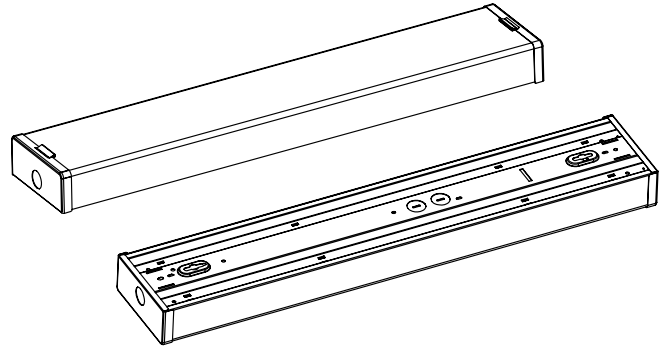

ENERGY CHART

SIZE	LENGTH feet	DELIVERED LUMENS	WATTAGE	EFFICACY lm/w
2	2	2875	25	115
4	4	4600	40	115

ELECTRICAL

Wattage	25W, 40W
Voltage	120-277V
Dimmable	0-10V

ORDERING LOGIC

EX: WRP-2-35

FAMILY	SIZE	CCT	OPTIONS
WRP			
	2 2'	35 3500K	OS Occupancy Sensor
	4 4'	40 4000K	EM Emergency Backup: 90-Min.
		50 5000K	
		FS Field Selectable <small>3500K / 4000K / 5000K</small>	

DIMENSIONS

2'

4'