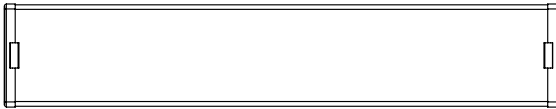

ENERGY CHART

SIZE	LENGTH feet	DELIVERED LUMENS	WATTAGE	EFFICACY lm/w
2	2	2875	25	115
4	4	4600	40	115

ELECTRICAL

Wattage	25W, 40W
Voltage	120-277V
Dimmable	0-10V

ORDERING LOGIC

EX: WRP-2-35

FAMILY	SIZE	CCT	OPTIONS
WRP			
	2 2'	35 3500K	OS Occupancy Sensor
	4 4'	40 4000K	EM Emergency Backup: 90-Min.
		50 5000K	
		FS Field Selectable <small>3500K / 4000K / 5000K</small>	

DIMENSIONS

2'

4'