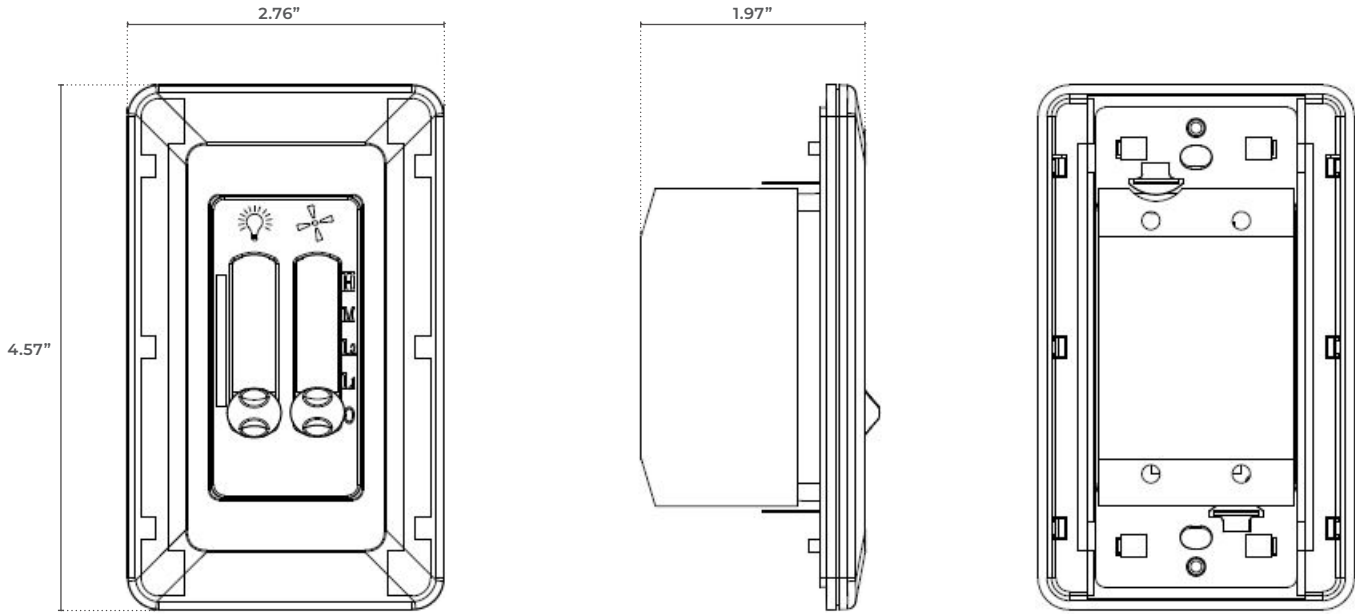

DIMENSIONS

WALL CONTROL FUNCTIONS

1. Light Kit Slide:

- 0: POWER OFF
- Push the slide upward to increase output and brightness of light kit.
- Push the slide downward to decrease output and brightness of light kit.