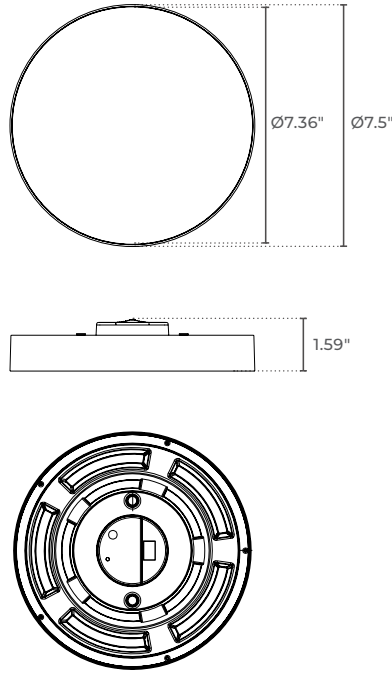

DIMENSIONS

SIZE 7

RECOMMENDED DIMMERS

LUTRON MODELS

- TG-600PR-WH
- CTCL-153PDH-WH
- TGCL-153PH-LA
- SLV-600P-AL
- DVCL-153P
- S2-LFSQH-WH
- CT-103PR-WH
- DVWCL-153PH

- RCL-153RNL
- CTCL-150H

LEVITON MODELS

- 6672
- RNL06

MOUNTING BRACKET

Mounting bracket, with multiple apertures, can be installed into any 2.75 or 3.5 inch junction box.

FIELD SELECTABLE CCT

ACCESSORIES

Wire Nuts

Screws

Mounting Bracket