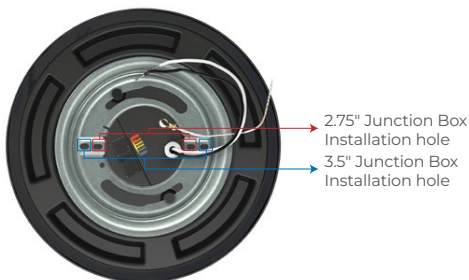

## ORDERING LOGIC

EX: SPR-WL-TL-5-FS-WH

FAMILY	SIZE	CCT	FINISH
<b>SPR-WL-TL</b>		<b>FS</b>	
<b>5</b> 5 inch	<b>5HO</b> 5 inch - High Output	<b>FS</b> Field Selectable 2700K / 3000K / 3500K / 4000K / 5000K	<b>WH</b> White
<b>7</b> 7 inch	<b>7HO</b> 7 inch - High Output		<b>BK</b> Black
<b>9</b> 9 inch	<b>9HO</b> 9 inch - High Output		

**DIMENSIONS**
**SIZE 5**

**SIZE 7**

**SIZE 9**

**RECOMMENDED DIMMERS**
**LUTRON MODELS**

- TG-600PR-WH
- CTCL-153PDH-WH
- TGCL-153PH-LA
- SLV-600P-AL
- DVCL-153P
- S2-LFSQH-WH
- CT-103PR-WH
- DVWCL-153PH

- RCL-153RNL
- CTCL-150H

**LEVITON MODELS**

- 6672
- RNL06

**MOUNTING BRACKET**

Mounting bracket, with multiple apertures, can be installed into any 2.75 or 3.5 inch junction box.

**FIELD SELECTABLE CCT**

**ACCESSORIES**
**Wire Nuts**