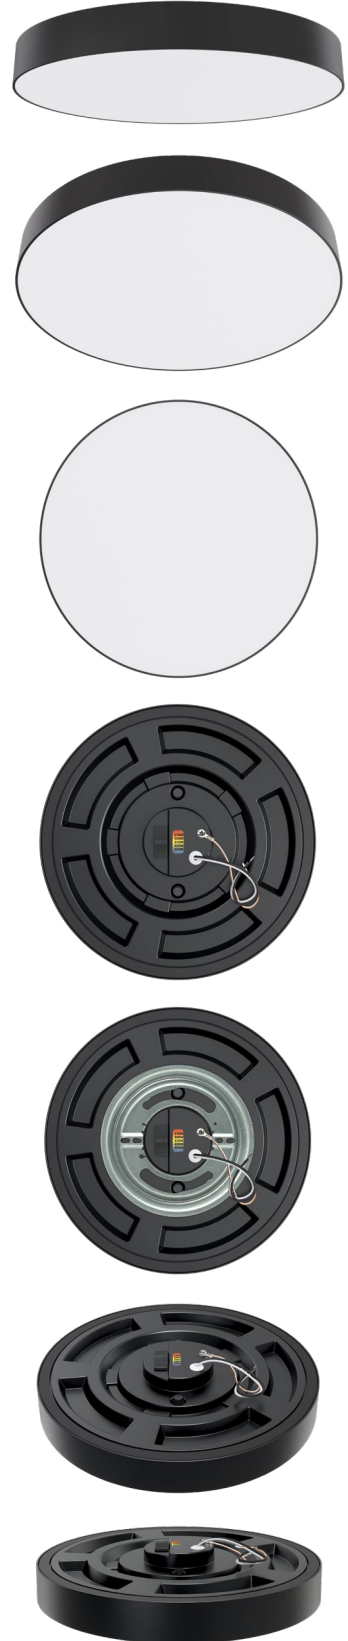

# SPR-WL-TL SLIM PANEL ROUND LED WET LOCATION TRIMLESS

PROJECT \_\_\_\_\_ DATE \_\_\_\_\_

COMMENTS \_\_\_\_\_

SPR-WL-TL is a trimless ultra-thin flush mount luminaire that delivers sleek, even, comfortable illumination. Its field-selectable CCT enables quick color adjustments (2700K to 5000K) via a convenient switch on the back of the housing — completely hidden after installation for a clean, finished appearance. SPR-WL-TL fits 2.75 or 3.5-inch junction boxes, making it ideal for commercial, residential, and hospitality settings. It's triac dimmer-compatible, offering smooth dimming from 100% to 10% for optimal brightness control. Built with a high-quality 120V driver, it's wet location listed and comes with a 5-year warranty for dependable, energy-efficient lighting.

## ENERGY CHART

SIZE	DIAMETER inches	HEIGHT inches	DELIVERED LUMENS (3000K)	WATTAGE	EFFICACY lm/w
5	5.72	1.59	780	10	78
5HO	5.72	1.59	1150	10	115
7	7.5	1.59	1100	15	73.3
7HO	7.5	1.59	1400	15	93.3
9	8.88	1.59	1355	18	75.3
9HO	8.88	1.59	1600	18	88.9

## ORDERING LOGIC

EX: SPR-WL-TL-5-FS-WH

FAMILY	SIZE	CCT	FINISH
<b>SPR-WL-TL</b>		<b>FS</b>	
<b>5</b> 5 inch	<b>5HO</b> 5 inch - High Output	<b>FS</b> Field Selectable 2700K / 3000K / 3500K / 4000K / 5000K	<b>WH</b> White
<b>7</b> 7 inch	<b>7HO</b> 7 inch - High Output		<b>BK</b> Black
<b>9</b> 9 inch	<b>9HO</b> 9 inch - High Output		

**Screws**

**Mounting Bracket**

ADDITIONAL IMAGERY

SIZE 5

SIZE 7

SIZE 9

ADDITIONAL IMAGERY (CONTINUED)

SIZE 5