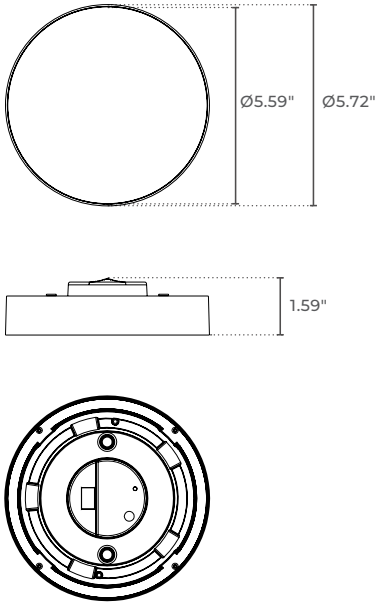

DIMENSIONS

SIZE 5