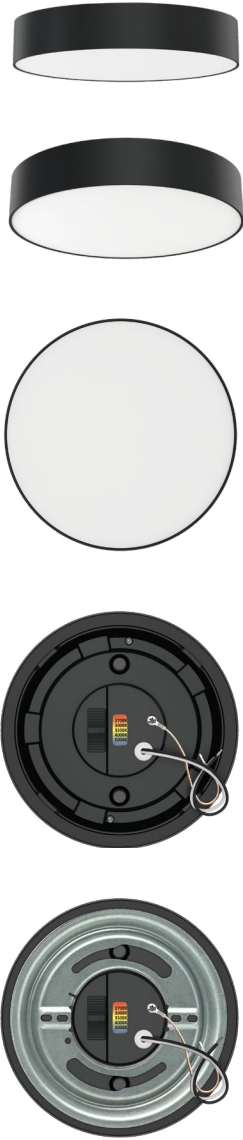

ADDITIONAL IMAGERY

SIZE 5