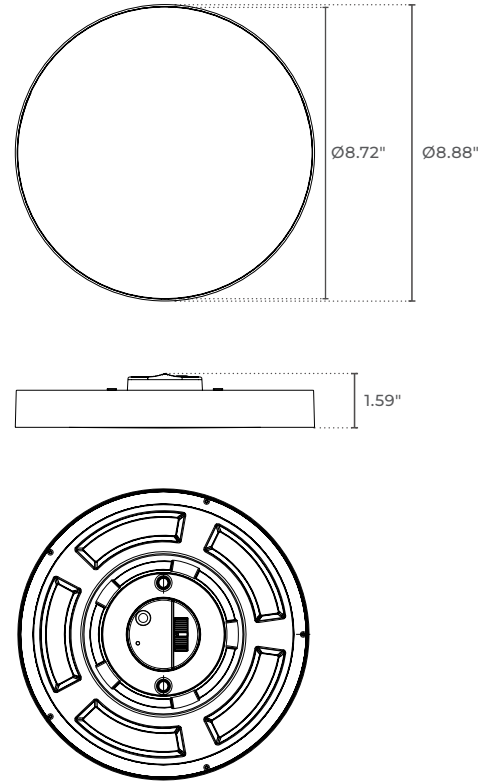

DIMENSIONS

SIZE 9

RECOMMENDED DIMMERS

LUTRON MODELS

- TG-600PR-WH
- CTCL-153PDH-WH
- TGCL-153PH-LA
- SLV-600P-AL
- DVCL-153P
- S2-LFSQH-WH
- CT-103PR-WH
- DVWCL-153PH

- RCL-153RNL
- CTCL-150H

LEVITON MODELS

- 6672
- RNL06

MOUNTING BRACKET

Mounting bracket, with multiple apertures, can be installed into any 2.75 or 3.5 inch junction box.

FIELD SELECTABLE CCT

ACCESSORIES

Wire Nuts

Screws

Mounting Bracket