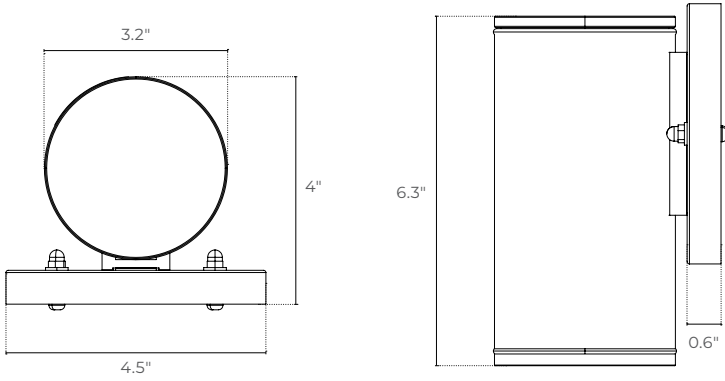

RWC-ADA ROUND WALL CYLINDER LED DIRECT

The RWC-ADA series is an outdoor, decorative, round, ADA compliant wall mount fixture with direct LED light distribution.

- Residential
- Commercial
- Hospitality

PROJECT _____ DATE _____

COMMENTS _____

PHYSICAL

Material	Aluminum Housing
Mounting	Wall Mount (ADA Compliant)
Lens	Glass
Finish	Black, White, Bronze

PERFORMANCE

Warranty	5 years
Certifications	Wet Location, cETLus
IP Rating	IP65
Rated Life	50,000 hours
CCT	Field Selectable: 2700K/3000K/3500K/4000K/5000K
CRI	80
THD	<20%

ELECTRICAL

Wattage	9W
Voltage	120V
Power Factor	>0.95

ENERGY CHART

HEIGHT inches	WIDTH inches	DELIVERED LUMENS	WATTAGE	EFFICACY lm/w
6.3	4.5	585	9	65

ORDERING LOGIC

EX: RWC-ADA-FS-BK

FAMILY	CCT	FINISH
RWC-ADA	FS	
	FS Field Selectable 2700K / 3000K / 3500K / 4000K / 5000K	BK Black WH White BZ Bronze