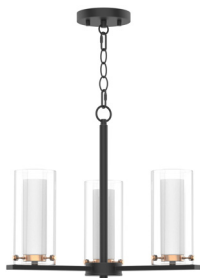

CODY
FLUSH MOUNT LED

MORGAN
FLUSH MOUNT LED

EXTERIOR SCONCES

RWC-ADA
ROUND WALL CYLINDER LED DIRECT

CLARK-WL
EXTERIOR SCONCE E26
Also available as an LED source with opal lens

LEWIS-WL
EXTERIOR SCONCE E12
Also available as an LED source

LEWIS-MP
MINI PENDANT E12

LEWIS-C-3
CHANDELIER E12

LEWIS-C-5
CHANDELIER E12

*Chandeliers available with chain or stem mounting
Mini Pendant available with cable or stem mounting*

CLARK-MP
MINI PENDANT E26

CLARK-C-3
CHANDELIER E26

CLARK-C-5
CHANDELIER E26

*Chandeliers available with chain or stem mounting
Mini Pendant available with cable or stem mounting*

DROP-MP
MINI PENDANT E26

DROP-C-3
CHANDELIER E26

DROP-C-5
CHANDELIER E26