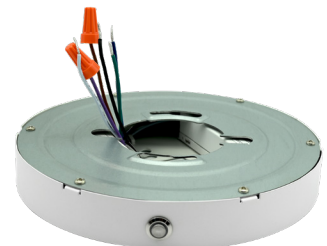

RAR
ROUND ADJUSTABLE DOWNLIGHT
RETROFIT LED

RDR
ROUND DOWNLIGHT RETROFIT LED

FBO
FIRE RATED JUNCTION BOX OCTAGONAL

JBEM
JUNCTION BOX EMERGENCY BATTERY

SPR-7-EM
SLIM PANEL ROUND LED
EMERGENCY BATTERY

BACK OF HOUSE

GARAGE & STAIRWELL

VT
VAPOR TIGHT LED

LSR
LENSED STRIP ROUND LED

CP
CANOPY LED

EXIT & EMERGENCY

ELR
EDGE-LIT EXIT RECESSED LED

EX
THERMOPLASTIC EXIT LED

EXC
THERMOPLASTIC EXIT COMBO LED