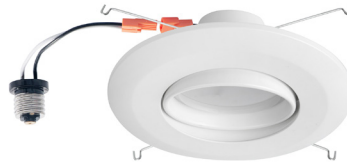

Also available as 2-light, 3-light, and 4-light

HALO
WALL SCONCE LED

RECESSED & SURFACE MOUNT DOWNLIGHTS

For more options refer to Surface Mount Downlights (Page 9) and Flush Mounts (Page 5)

NCH4-IC-FR
NEW CONSTRUCTION HOUSING
4-INCH IC RATED FIRE RATED