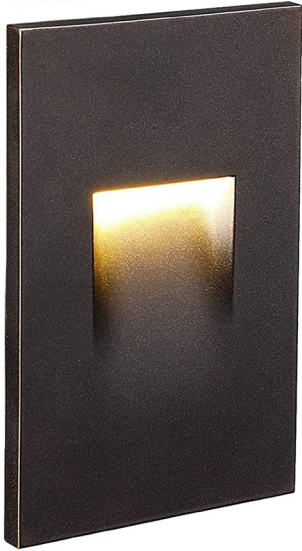

EMR1
EMERGENCY LIGHT ROUND HEADS LED

EMR2
EMERGENCY LIGHT ROUND HEADS LED

EMOWP
EMERGENCY OVAL WALL PACK LED
DUSK-TO-DAWN

STEP LIGHTS

SLVR
STEP LIGHT VERTICAL RECESSED LED

SLHR
STEP LIGHT HORIZONTAL RECESSED LED