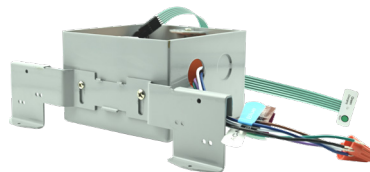

JBEM
JUNCTION BOX EMERGENCY BATTERY