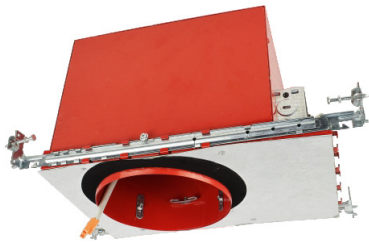

Also available as 2-light, 3-light, and 4-light

HALO
WALL SCONCE LED

RECESSED & SURFACE MOUNT DOWNLIGHTS

For more options refer to Surface Mount Downlights (Page 9) and Flush Mounts (Page 5)

NCH4-IC-FR
NEW CONSTRUCTION HOUSING
4-INCH IC RATED FIRE RATED