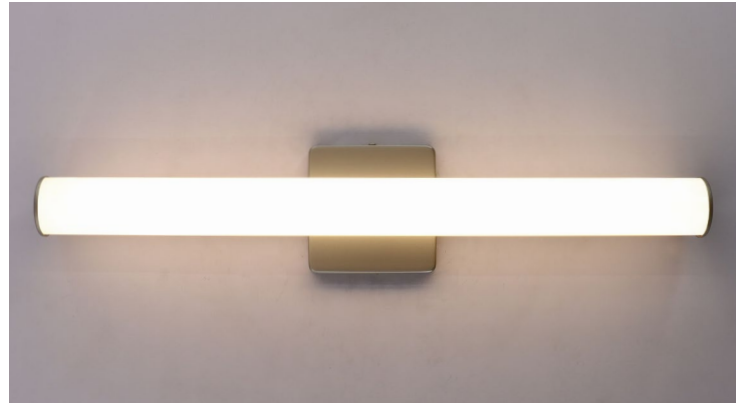

DUNTON HOUSE

DECORATIVE LIGHTING

KATANA VANITY LED

PROJECT DATE

COMMENTS

IN STOCK

PHYSICAL

Material	Aluminum LED Mounting Plate and Steel End Caps & Canopy
Lens Material	Polycarbonate
Mounting	Wall Mount (ADA Compliant)
Finish	Black, Bronze, Chrome, Satin Nickel
Source	LED

PERFORMANCE

Warranty	3 years
Certification	Wet Location, ETL, FCC, ADA Compliant, Title 24
CCT	Field Selectable 3CCT: 2700K/3000K/3500K, Field Selectable 5CCT: 2700K/3000K/3500K/4000K/5000K
CRI	90

ELECTRICAL

Wattage	12W, 16W, 20W, 24W, 32W
Voltage	120V
Power Factor	>0.9
Dimmable	Triac

ORDERING LOGIC

EX: KATANA-18-FS-BK

FAMILY	SIZE	CCT	FINISH
KATANA	18 18"	FS Field Selectable 2700K / 3000K / 3500K	BK Black
	24 24"	FS5 Field Selectable 2700K / 3000K / 3500K / 4000K / 5000K	BZ Bronze
	30 30"		CH Chrome
	36 36"		SN Satin Nickel
	48 48"