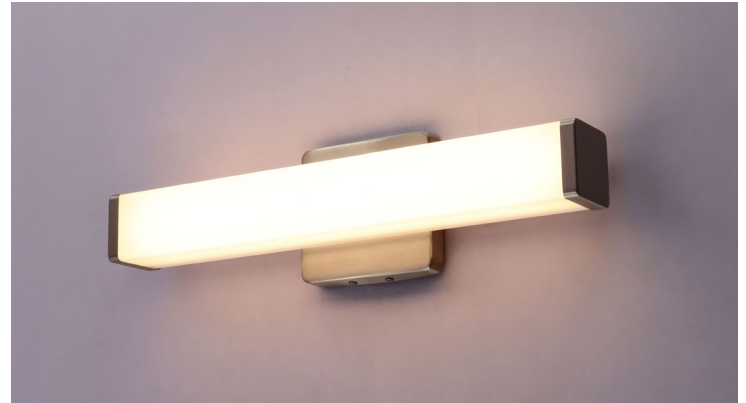

DUNTON HOUSE

DECORATIVE LIGHTING

GLAIVE VANITY LED

PROJECT _____ DATE _____

COMMENTS _____

IN STOCK

PHYSICAL

Material	Aluminum LED Mounting Plate and Steel End Caps & Canopy
Lens Material	Polycarbonate
Mounting	Wall Mount
Finish	Black, Bronze, Chrome, Satin Nickel
Source	LED

PERFORMANCE

Warranty	3 years
Certification	Wet Location, ETL, FCC, ADA Compliant, Title 24
CCT	Field Selectable 3CCT: 2700K/3000K/3500K, Field Selectable 5CCT: 2700K/3000K/3500K/4000K/5000K
CRI	90

ELECTRICAL

Wattage	12W, 16W, 20W, 24W, 32W
Voltage	120V
Power Factor	>0.9
Dimmable	Triac

ORDERING LOGIC

EX: GLAIVE-18-FS-BK

FAMILY	SIZE	CCT	FINISH
GLAIVE	18 18"	FS Field Selectable <small>2700K / 3000K / 3500K</small>	BK Black
	24 24"	FS5 Field Selectable <small>2700K / 3000K / 3500K / 4000K / 5000K</small>	BZ Bronze
	30 30"		CH Chrome
	36 36"		SN Satin Nickel
	48 48"		