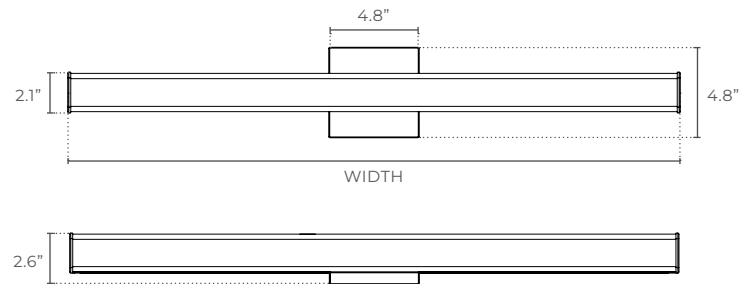

Wattage	12W, 16W, 20W, 24W, 32W
Voltage	120V
Power Factor	>0.9
Dimmable	Triac

ORDERING LOGIC

EX: GLAIVE-18-FS-BK

FAMILY	SIZE	CCT	FINISH
GLAIVE	18 18"	FS Field Selectable <small>2700K / 3000K / 3500K</small>	BK Black
	24 24"	FS5 Field Selectable <small>2700K / 3000K / 3500K / 4000K / 5000K</small>	BZ Bronze
	30 30"		CH Chrome
	36 36"		SN Satin Nickel
	48 48"		

DIMENSIONS

ENERGY CHART

WIDTH inches	DEPTH inches	LUMENS	WATTAGE	EFFICACY lm/w
18	2.6	1080	12	90
24	2.6	1440	16	90
30	2.6	1800	20	90
36	2.6	2160	24	90
48	2.6	2240	32	70

NOTES

Usage

Indoor Only