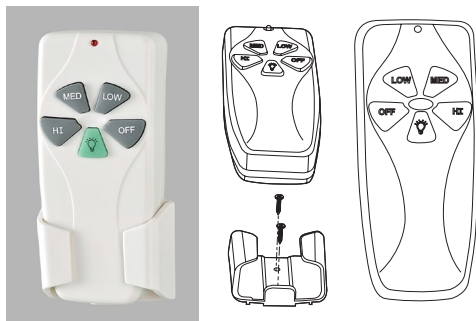

PROJECT DATE

COMMENTS

IN STOCK

ENERGY CHART

SPEED SETTING	LOW	MEDIUM	HIGH
RPM	70	145	180
Amps	0.2	0.4	0.5
Wattage	10	30	59
CFM	1732	3011	4566
CFM/Watts	173	100	77

BLADE FINISH

ROBIN LED CEILING FAN LED

ROBIN-LED is a versatile and dependable ceiling fan with an integral LED light kit designed for residential, hospitality, and light commercial spaces. Featuring a clean, timeless aesthetic with multiple finish and blade options, it delivers quiet, consistent airflow with flexible control options. Energy Star certification is available on 4-blade and 5-blade configurations, making it an efficient choice for performance-driven projects.

HOUSING FINISH

ORDERING LOGIC

EX: ROBIN LED-3-3RC-MB-BF

FAMILY	BLADES	CONTROL	HOUSING FINISH
ROBIN LED	3 3 Blades ¹	3RC 3-Speed Remote Control	MB Matte Black SN Satin Nickel
	4 4 Blades	3WC 3-Speed Wall Control	ORB Oil-Rubbed Bronze SS Stainless Steel
	5 5 Blades	PC Pull Chain	PB Polished Brass WH White
			BN Brushed Nickel

DIMENSIONS

REMOTE CONTROL

WALL SWITCH

DIMENSIONS
3.3" x 2"

NOTE: It installs onto standard US switch boxes

COMPATIBLE FAN CONTROLS

LUTRON MAESTRO (#MACL-LFQ)

WORKING PARAMETERS