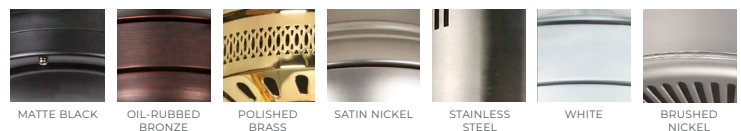

PROJECT DATE

COMMENTS

IN STOCK

ENERGY CHART

SPEED SETTING	LOW	MEDIUM	HIGH
RPM	70	145	180
Amps	0.2	0.4	0.5
Wattage	10	30	59
CFM	1732	3011	4566
CFM/Watts	173	100	77

BLADE FINISH

ROBIN LED CEILING FAN LED

ROBIN-LED is a versatile and dependable ceiling fan with an integral LED light kit designed for residential, hospitality, and light commercial spaces. Featuring a clean, timeless aesthetic with multiple finish and blade options, it delivers quiet, consistent airflow with flexible control options. Energy Star certification is available on 4-blade and 5-blade configurations, making it an efficient choice for performance-driven projects.

- Residential
- Commercial
- Hospitality

PHYSICAL

Material	Metal
Blade Material	3 Plywood Blades
Mounting	Suspended
Fan Diameter	52"
Source	LED
Housing Finish	See Options Below
Blade Finish	See Options Below
Sloped Ceiling Accommodation	Yes
Downrod Length	6" Standard, 40" Maximum

HOUSING FINISH

ORDERING LOGIC

EX: ROBIN LED-3-3RC-MB-BF

FAMILY	BLADES	CONTROL	HOUSING FINISH
ROBIN LED	3 3 Blades ¹	3RC 3-Speed Remote Control	MB Matte Black SN Satin Nickel
	4 4 Blades	3WC 3-Speed Wall Control	ORB Oil-Rubbed Bronze SS Stainless Steel
	5 5 Blades	PC Pull Chain	PB Polished Brass WH White
			BN Brushed Nickel