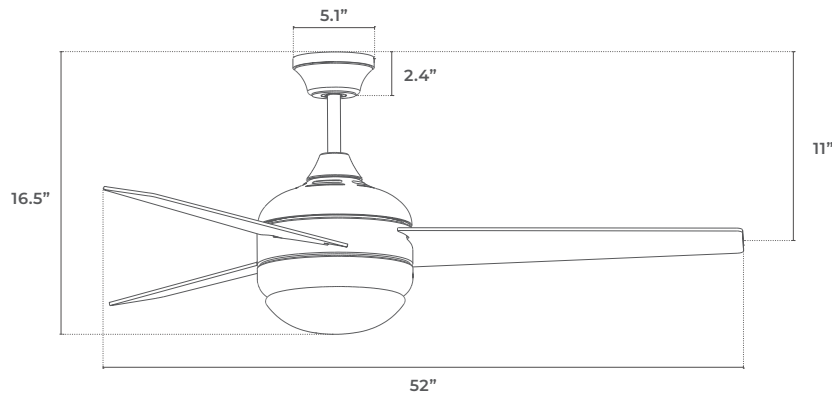

DIMENSIONS

REMOTE CONTROL

WALL SWITCH

DIMENSIONS
3.3" x 2"

NOTE: It installs onto standard US switch boxes

COMPATIBLE FAN CONTROLS

LUTRON MAESTRO (#MACL-LFQ)

WORKING PARAMETERS