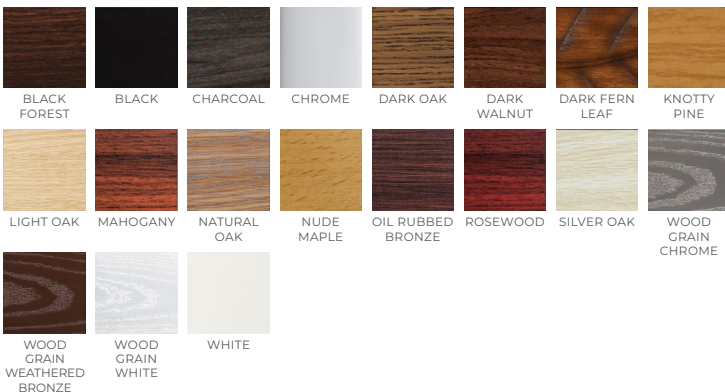

BLADE FINISH