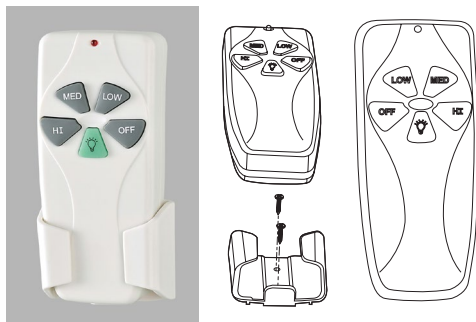

ROBIN is a versatile and dependable ceiling fan designed for residential, hospitality, and light commercial spaces. Featuring a clean, timeless aesthetic with multiple finish and blade options, it delivers quiet, consistent airflow with flexible control options. Energy Star certification is available on 4-blade and 5-blade configurations, making it an efficient choice for performance-driven projects.

DIMENSIONS

REMOTE CONTROL

WALL SWITCH

DIMENSIONS
3.3" x 2"

NOTE: It installs onto standard US switch boxes

COMPATIBLE FAN CONTROLS

LUTRON MAESTRO (#MACL-LFQ)

WORKING PARAMETERS