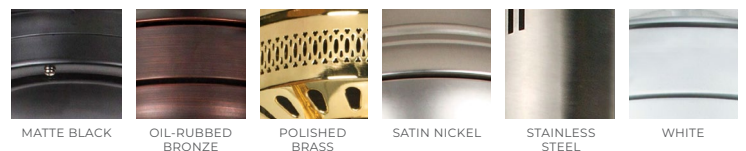

ROBIN is a versatile and dependable ceiling fan designed for residential, hospitality, and light commercial spaces. Featuring a clean, timeless aesthetic with multiple finish and blade options, it delivers quiet, consistent airflow with flexible control options. Energy Star certification is available on 4-blade and 5-blade configurations, making it an efficient choice for performance-driven projects.

- Residential
- Commercial
- Hospitality

PHYSICAL

Material	Metal
Blade Material	3 Plywood Blades
Mounting	Suspended
Fan Diameter	52"
Source	2x LED-E26 (Included)
Housing Finish	See Options Below
Blade Finish	See Options Below
Sloped Ceiling Accommodation	Yes
Downrod Length	6" Standard, 40" Maximum

HOUSING FINISH

ORDERING LOGIC

EX: ROBIN-3-3RC-MB-BF

FAMILY	BLADES	CONTROL		HOUSING FINISH	
ROBIN					
	3 3 Blades ¹	3RC	3-Speed Remote Control	MB	Matte Black
	4 4 Blades	3WC	3-Speed Wall Control	ORB	Oil-Rubbed Bronze
	5 5 Blades	PC	Pull Chain	PB	Polished Brass
				SN	Satin Nickel
				SS	Stainless Steel
				WH	White