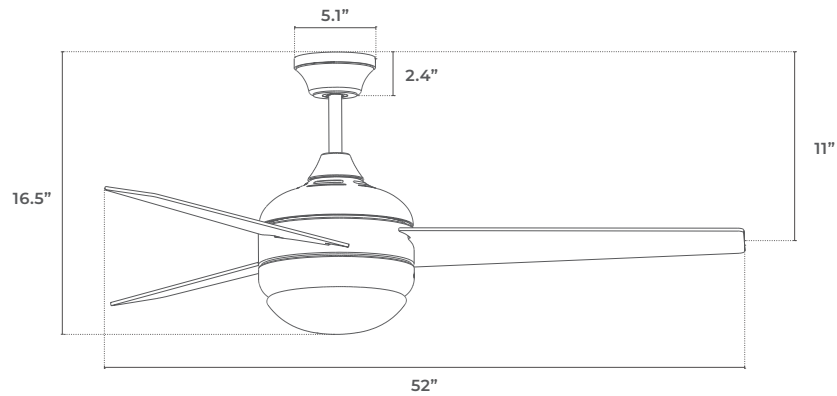

DIMENSIONS

REMOTE CONTROL

WALL SWITCH

DIMENSIONS
3.3" x 2"

NOTE: It installs onto standard US switch boxes

COMPATIBLE FAN CONTROLS

LUTRON MAESTRO (#MACL-LFQ)

WORKING PARAMETERS